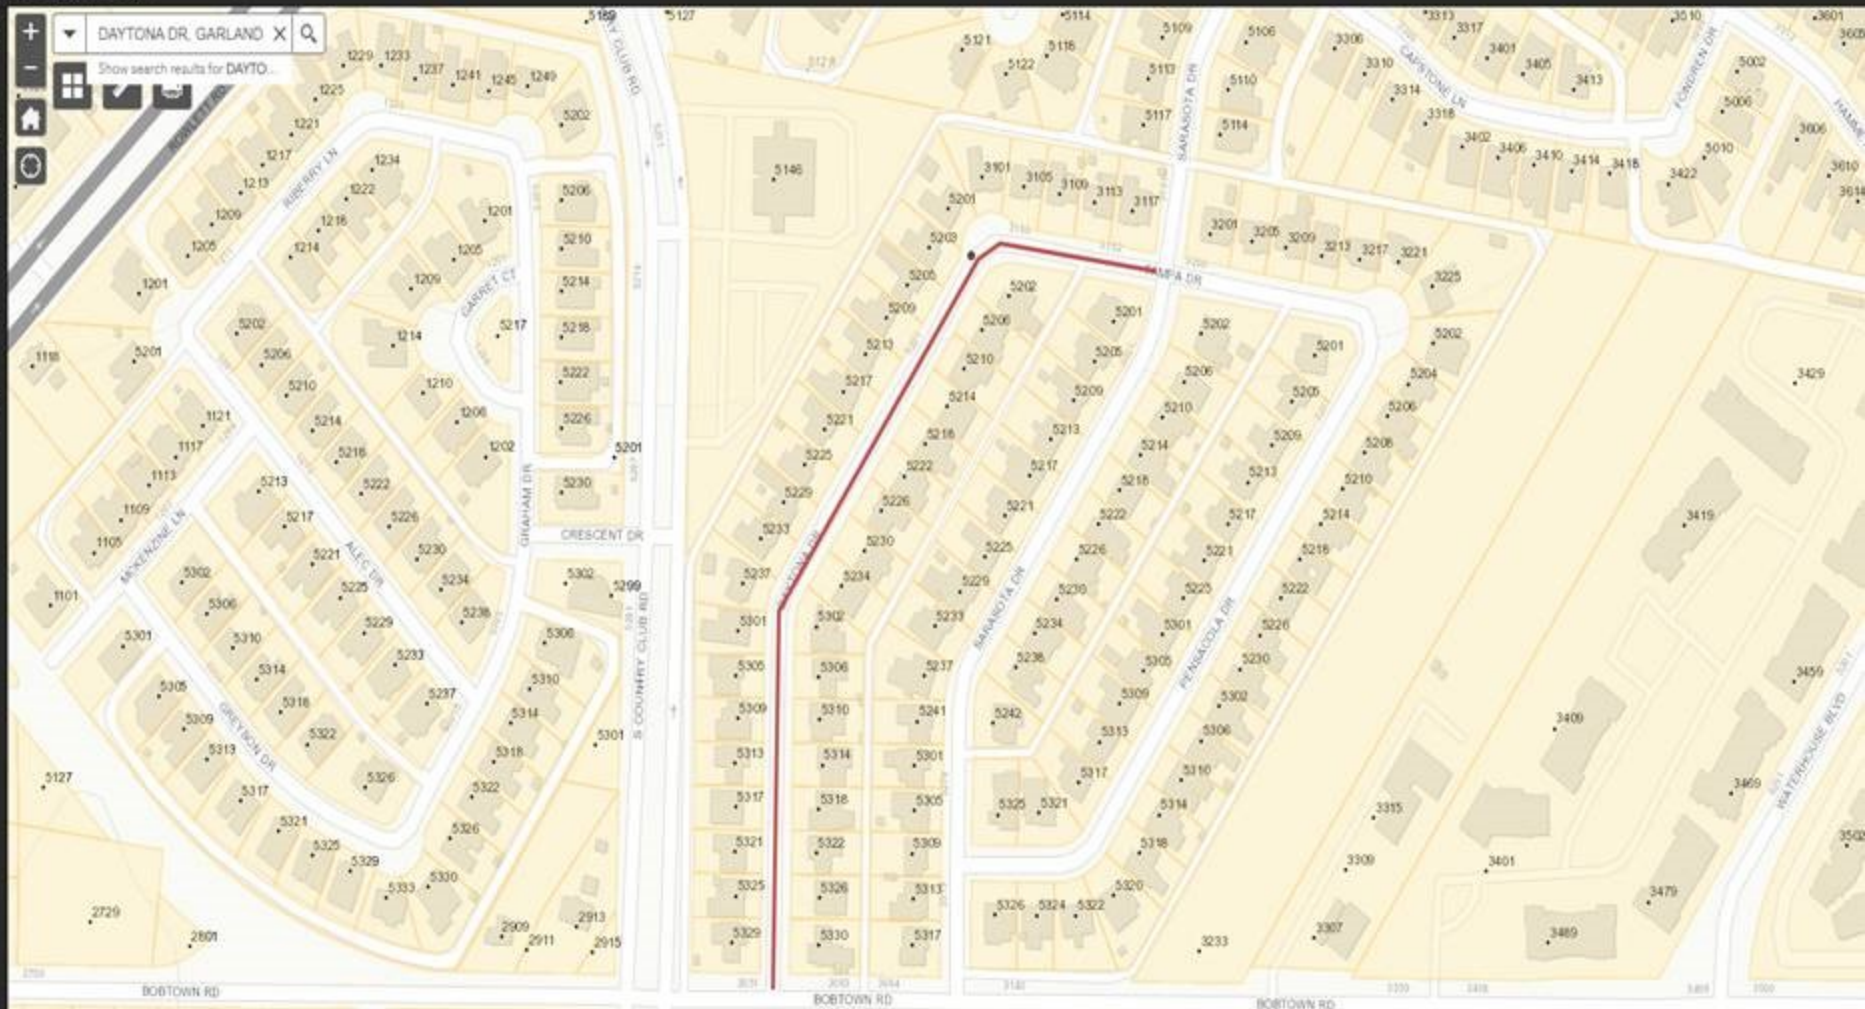

DAYTONA DR, GARLAND X

Show search results for DAYTO...

7722 7724 7730 200ft
-96.582 32.854 Degrees