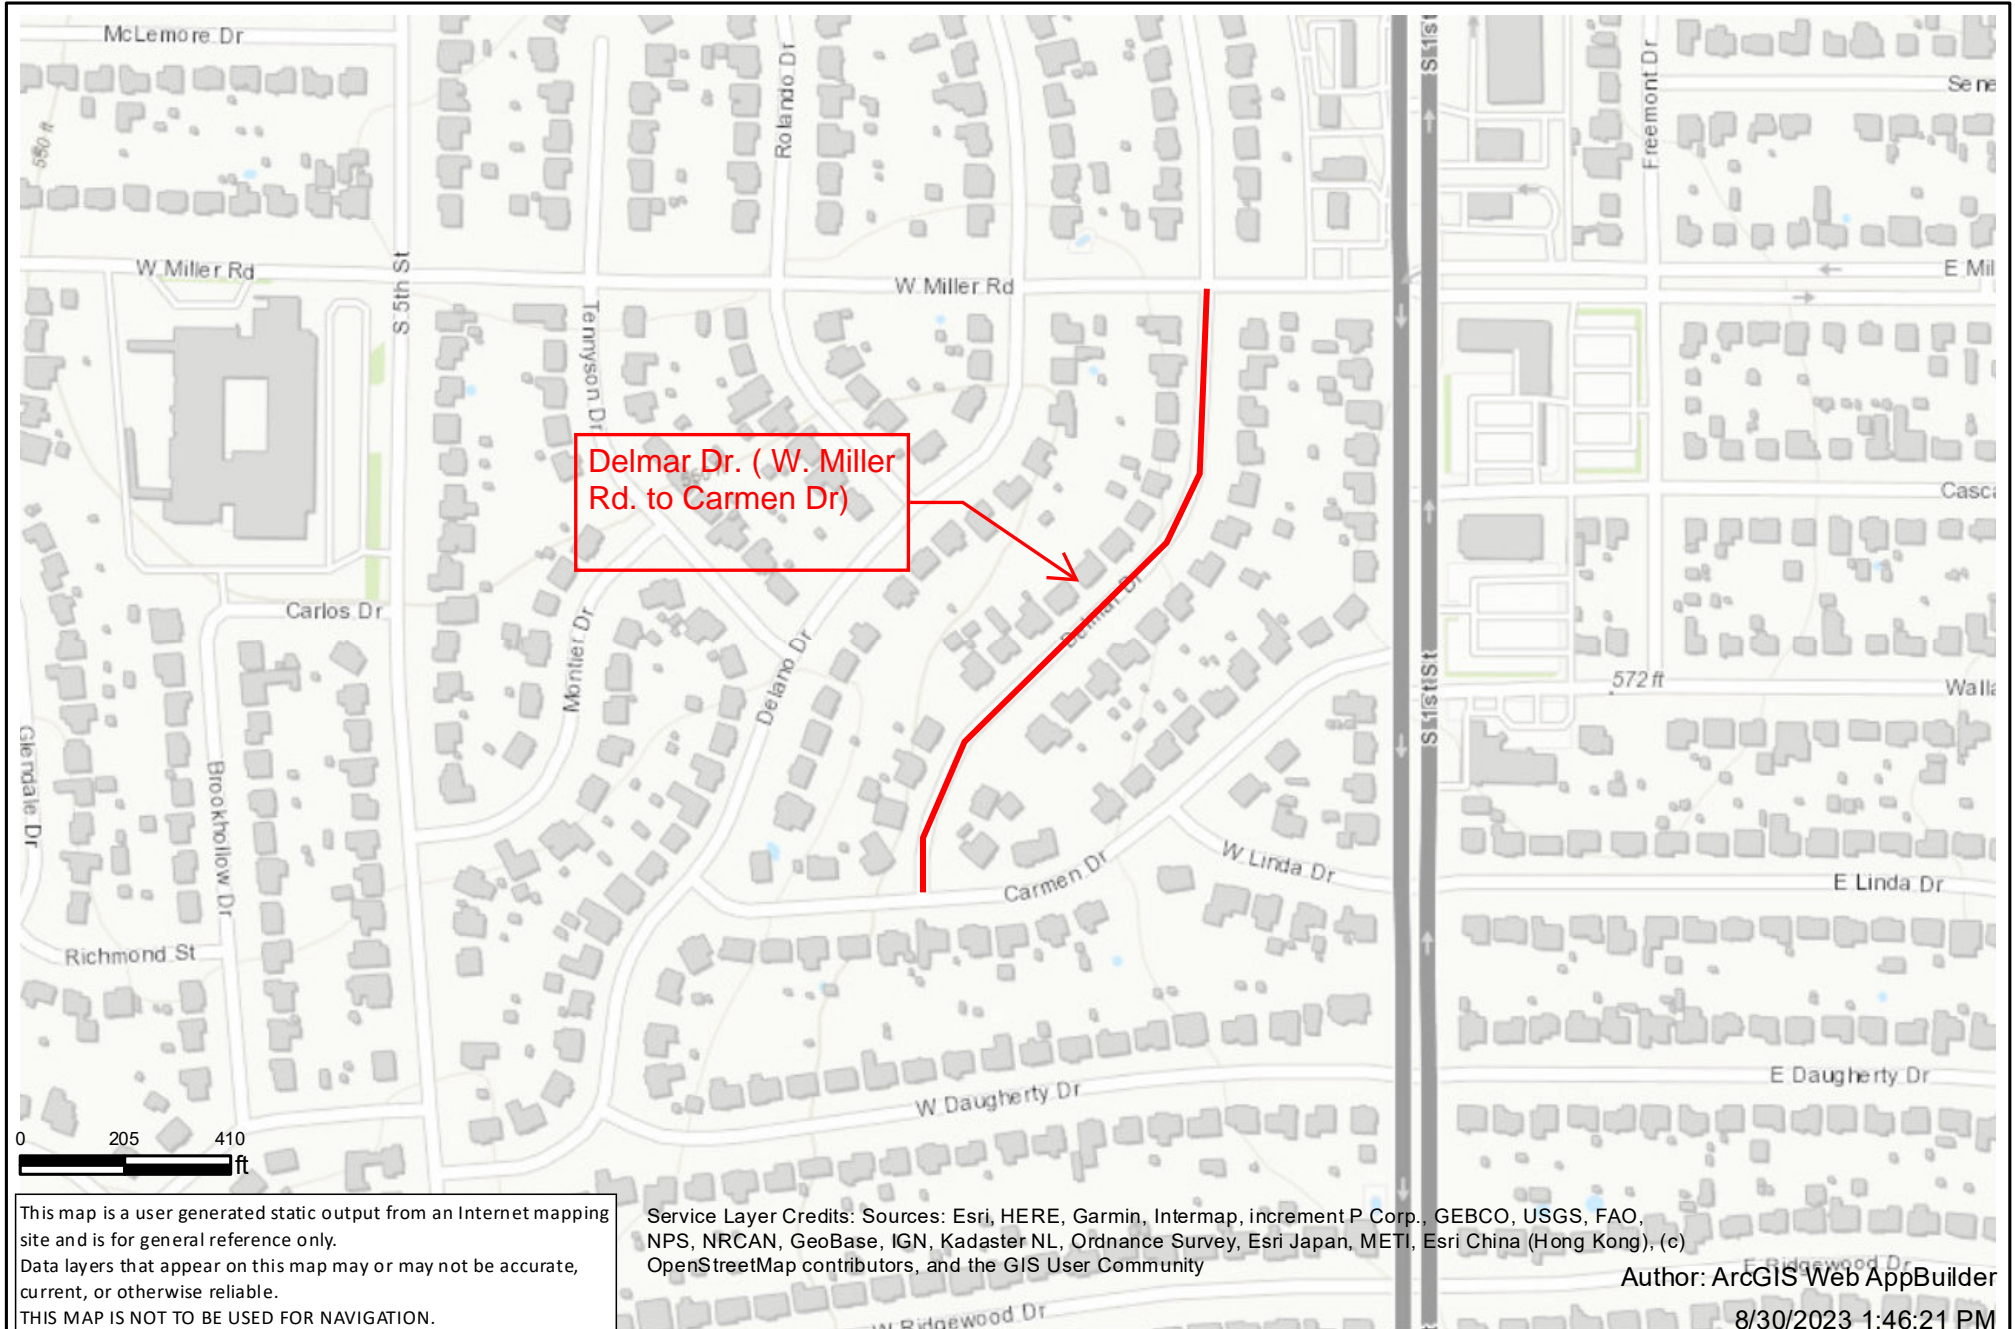

COG GIS Map

Delmar Dr. (W. Miller Rd. to Carmen Dr)

This map is a user generated static output from an Internet mapping site and is for general reference only.
Data layers that appear on this map may or may not be accurate, current, or otherwise reliable.
THIS MAP IS NOT TO BE USED FOR NAVIGATION.

Service Layer Credits: Sources: Esri, HERE, Garmin, Intermap, increment P Corp., GEBCO, USGS, FAO, NPS, NRCAN, GeoBase, IGN, Kadaster NL, Ordnance Survey, Esri Japan, METI, Esri China (Hong Kong), (c) OpenStreetMap contributors, and the GIS User Community