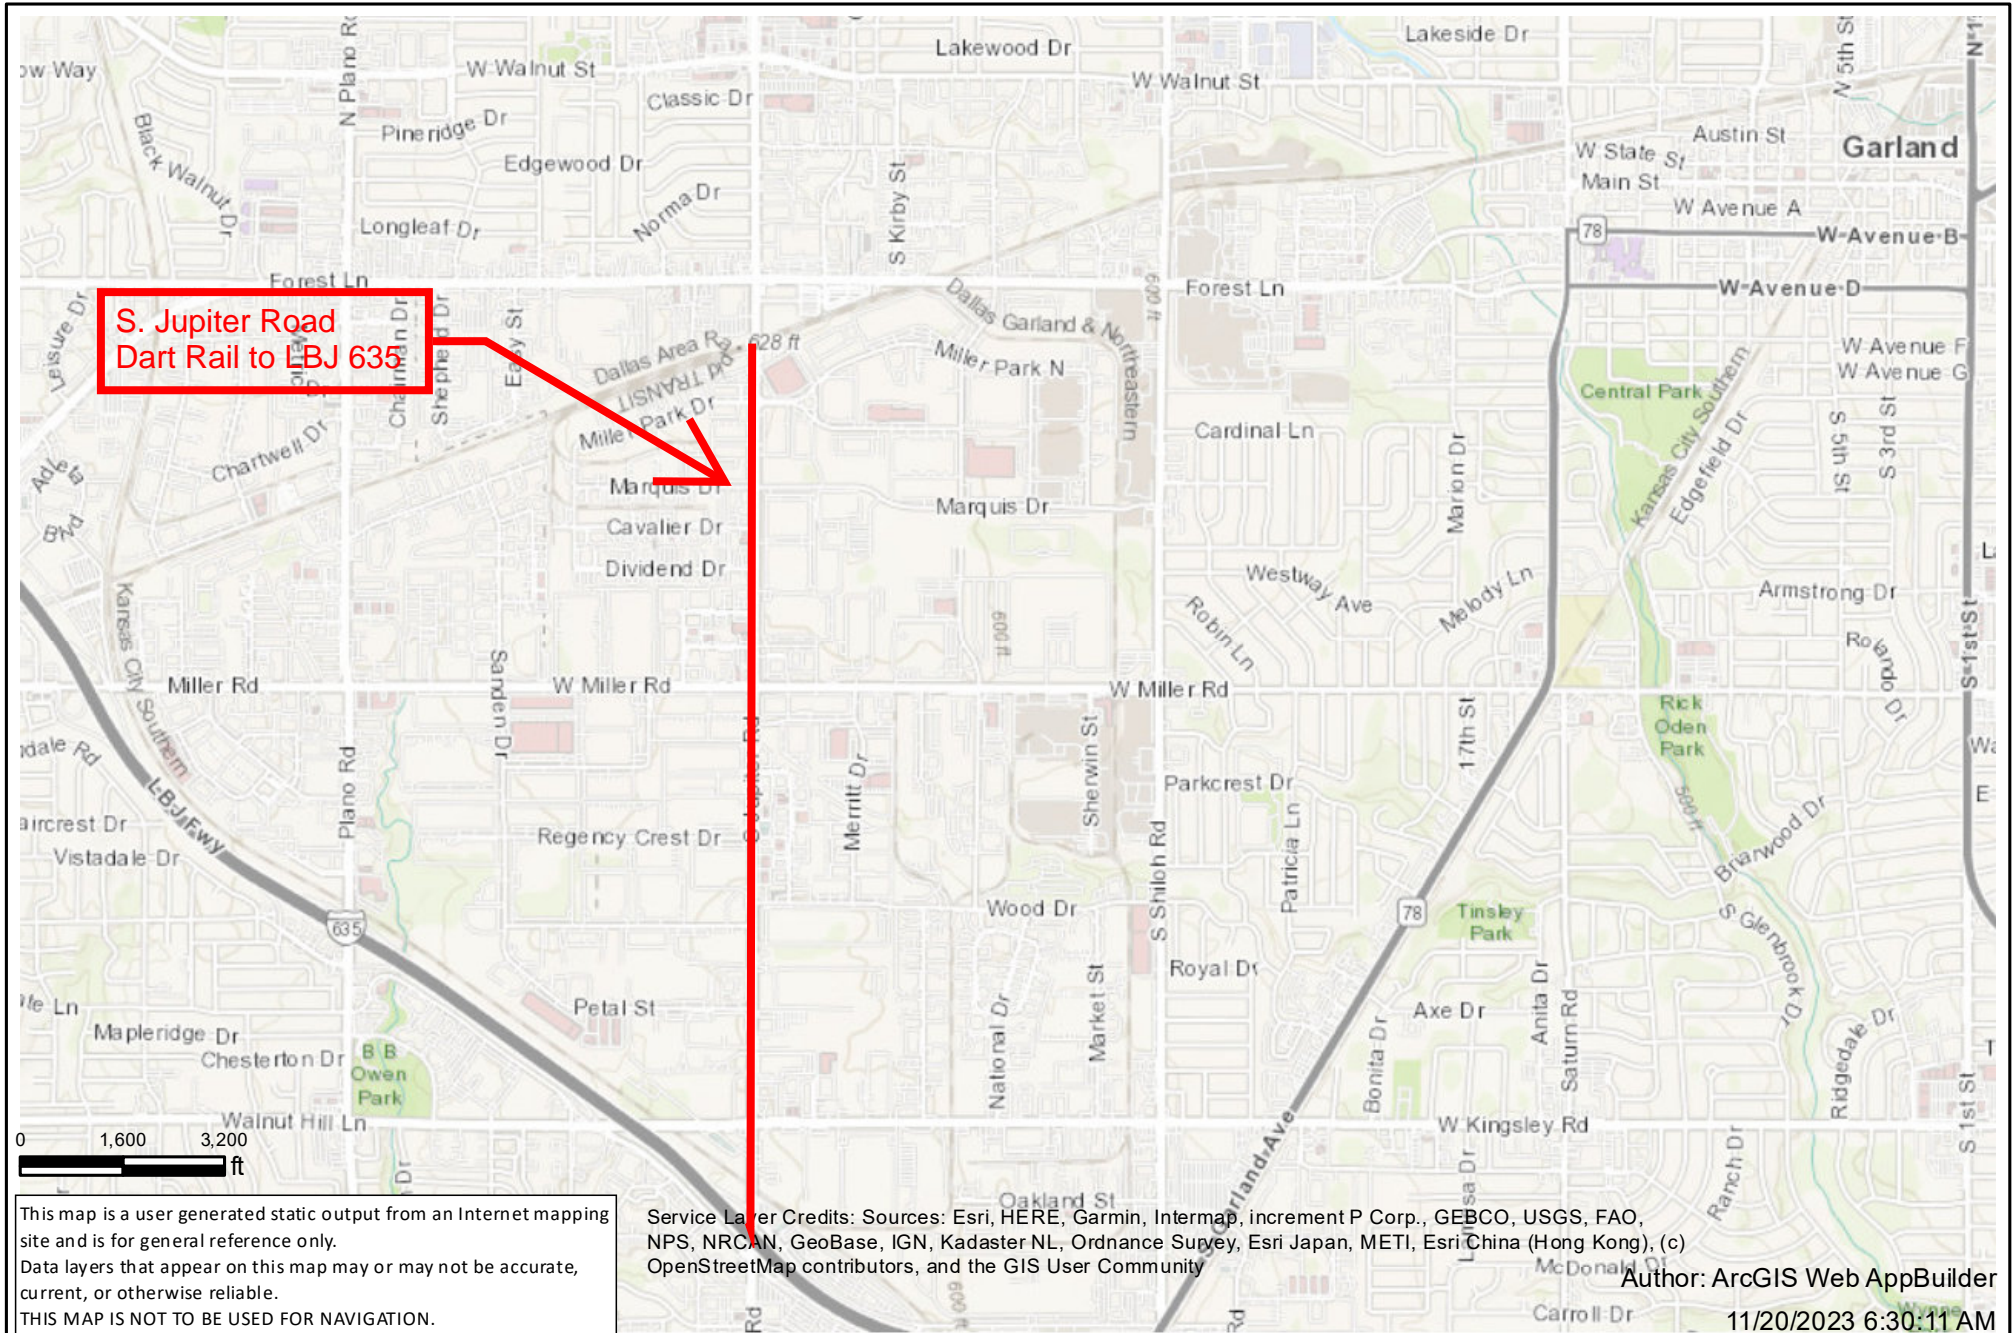

COG GIS Map

S. Jupiter Road
Dart Rail to LBJ 635

This map is a user generated static output from an Internet mapping site and is for general reference only.
Data layers that appear on this map may or may not be accurate, current, or otherwise reliable.
THIS MAP IS NOT TO BE USED FOR NAVIGATION.

Service Layer Credits: Sources: Esri, HERE, Garmin, Intermap, increment P Corp., GEBCO, USGS, FAO, NPS, NRCAN, GeoBase, IGN, Kadaster NL, Ordnance Survey, Esri Japan, METI, Esri China (Hong Kong), (c) OpenStreetMap contributors, and the GIS User Community
Author: ArcGIS Web AppBuilder
11/20/2023 6:30:11 AM